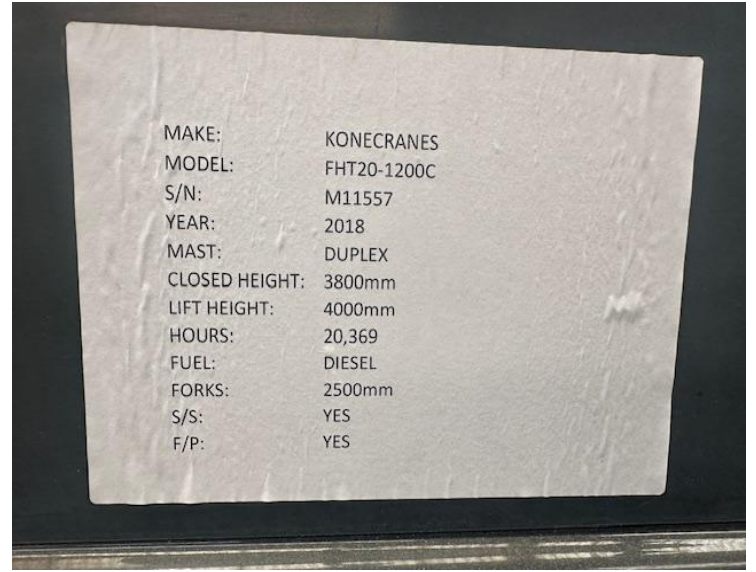

HEAVY DUTY FORKLIFTS

Our Reference	HD 1682
Category	Forklifts 10 to 60 Tonne
Title	Konecranes Fht20-1200
Make	Konecranes
Model	Fht20-1200
Age	2018
Mast	Duplex
Hours	20,369
Mast Closed	3800mm
Engine Type	Diesel
Lift Capacity	20,000 Kgs @1200mm, Side Shift & Fork Positioners, 2500mm Forks