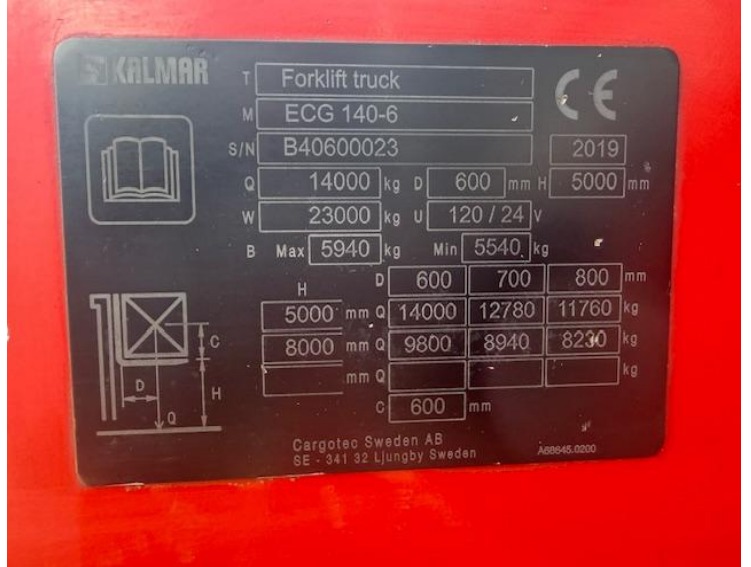

# HEAVY DUTY FORKLIFTS

<b>Our Reference</b>	HD 1705
<b>Category</b>	Forklifts 10 to 60 Tonne
<b>Title</b>	Kalmar Ecg140-6
<b>Make</b>	Kalmar
<b>Model</b>	Ecg140-6
<b>Age</b>	2019
<b>Mast</b>	3Ffl
<b>Hours</b>	12,039
<b>Mast Closed</b>	3800mm
<b>Engine Type</b>	Battery
<b>Lift Capacity</b>	14,000Kgs @600mm Side Shift, Fork Positioners 2400mm Forks

MAKE:	KALMAR
MODEL:	ECG140-6
S/N:	B40600023
YEAR:	2019
MAST:	3FFL
CLOSED HEIGHT:	3800mm
LIFT HEIGHT:	6300mm
HOURS:	12,039
FUEL:	Electric
FORKS:	2400mm
S/S:	YES
F/P:	YES

01704 840859 / 07710 084386

Email:sales@hdforklifts.co.uk